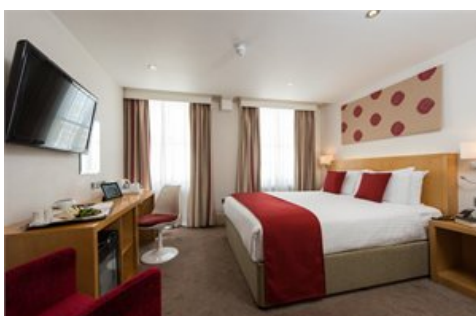

Standard Studio Apartment (2 Nights)	Twin	Extra Night
1 Jul - 15 Jul 19	\$1,584	\$148

NOTE: Room is based on 1 Double Bed.

INCLUDES: Free Wi-Fi

BONUS: 4 hour Panoramic Bus Tour of London & Thames River Cruise

Double Studio Apartment (2 Nights)	Twin	Extra Night
30 Jun - 15 Jul 19	\$1,634	\$173

NOTE: Room is based on 1 Double Bed or 2 Single Beds.

INCLUDES: Free Wi-Fi

BONUS: 4 hour Panoramic Bus Tour of London & Thames River Cruise