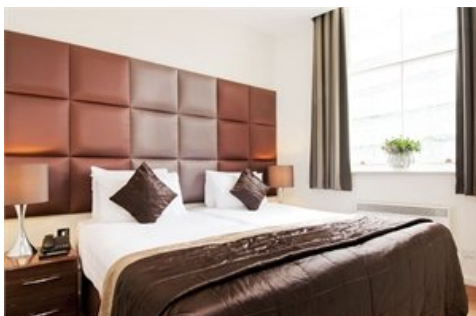

Run of House Room (2 Nights)	Twin	Extra Night
30 Jun - 15 Jul 19	\$1,445	\$723

NOTE: Room is based on 1 Single Bed or 1 Double Bed or 2 Single Beds.
Accommodation is at Lancaster Gate Hotel or similar. Hotel is not guaranteed until booking is paid in full.

INCLUDES: Full English breakfast daily

Cartwright Gardens Apartments

Located on the fringes of the West End, Cartwright Gardens Apartments is only a short distance from the city in the heart of pretty Bloomsbury. These apartments offer a haven of peace and quiet in bustling London.

Standard Studio Apartment (2 Nights)	Twin	Extra Night
1 Jul - 15 Jul 19	\$1,584	\$148

NOTE: Room is based on 1 Double Bed.

INCLUDES: Free Wi-Fi

BONUS: 4 hour Panoramic Bus Tour of London & Thames River Cruise

Double Studio Apartment (2 Nights)	Twin	Extra Night
30 Jun - 15 Jul 19	\$1,634	\$173

NOTE: Room is based on 1 Double Bed or 2 Single Beds.

INCLUDES: Free Wi-Fi

BONUS: 4 hour Panoramic Bus Tour of London & Thames River Cruise