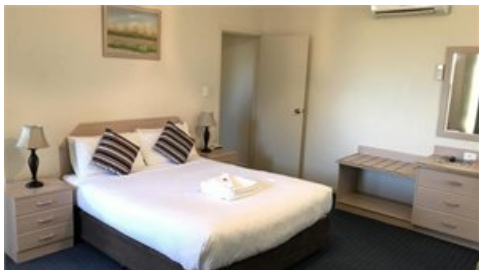

3 Night - Supercheap Auto Bathurst 1000

Orange Motor Lodge

Orange Motor Lodge is situated in Orange and is close to the area's popular attractions. All the rooms at the hotel feature a refrigerator, a kitchenette and a mini bar. Hot drinks can be brewed with the provided tea and coffee supplies.

Standard Double Room (3 Nights)	Twin	Single
11 Oct - 14 Oct 19	$1,455	$1,752

NOTE: Room is based on 1 Double Bed.

INCLUDES: Return transfer from Sydney Airport to Orange accommodation, return track transfers daily, 3 day Grandstand ticket with Paddock Pass to Supercheap Auto Bathurst 1000, GO Holidays merchandise, welcome function, farewell dinner and continental breakfast daily