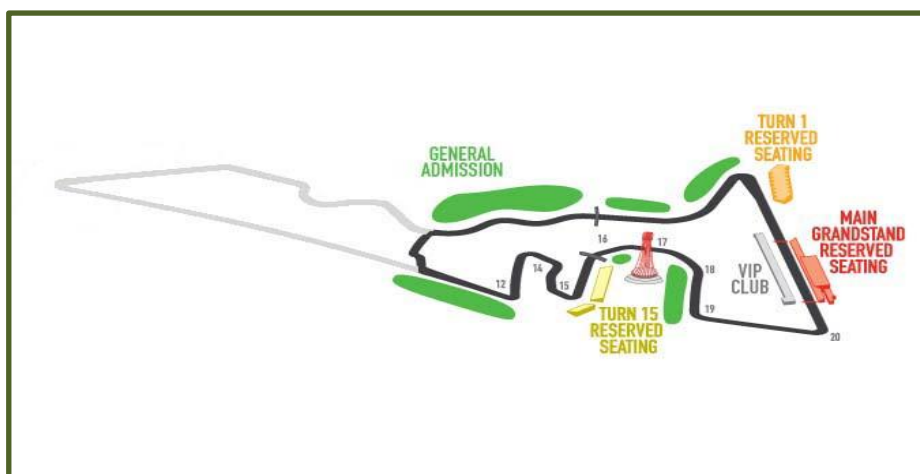

V8 Supercars

Circuit of Americas - Austin Texas

3 Night Package

17-18-19 May 2013

V8 Supercars will make history when they roar into Austin Texas, for a full Championship event.

The event at Circuit of the Americas promises to deliver spectacular racing action, with the newly engineered 5.5km circuit being compared to Australia's ultimate race track at Mount Panorama. The three day event will feature motorsport action alongside an array of entertainment, plus Austin's famed hospitality, world-class night life and spectacular scenery will make this an event not to be missed.

3-Day Multi Turn Ticket

Experience a different grandstand location each day - Main Grandstand, Turn 1 and Turn 15
17/18/19 May
(included in package price)

V8 Supercars 4 Day/3 Night

Package Inclusions

- ✓ **3 nights** accommodation – at a choice of 3 hotels 17-20 May 2013
 - Renaissance Austin
 - Hyatt Place Austin Arboretum
 - Hilton Austin Airport

- ✓ **Daily return** hotel to track **transfers**

- ✓ **3-Day Multi Turn Ticket** 17/18/19 May 13

Experience a different Grandstand location each day

| <u>Choose From</u> | <u>Option 1</u> | <u>Option 2</u> | <u>Option 3</u> |
|------------------------|-----------------|-----------------|-----------------|
| <i>Main Grandstand</i> | <i>Friday</i> | <i>Saturday</i> | <i>Sunday</i> |
| <i>Turn 1</i> | <i>Saturday</i> | <i>Sunday</i> | <i>Friday</i> |
| <i>Turn 15</i> | <i>Sunday</i> | <i>Friday</i> | <i>Saturday</i> |

- ✓ Exclusive in **Circuit track shuttle** access
- ✓ Official Classic **Gift Bag**
- ✓ **Lanyard** and Ticket Sleeve
- ✓ **Fast access pass** (exclusive VIP line for entering the track)
- ✓ Exclusive **on site party**
- ✓ Exclusive on site Party inclusions - Saturday and Sunday access to the party venue. The party starts when the track opens and ends after the events are completed each day. The party includes a cash bar, food, seating, closed circuit TV coverage of the races, driver appearances and more.