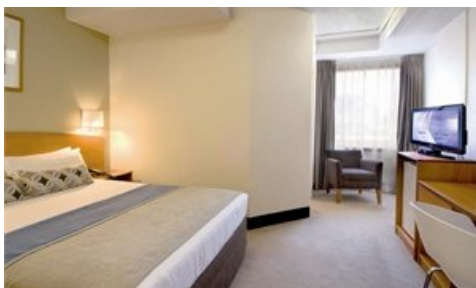

Mercure Welcome Melbourne

Right in the heart of Melbourne's theatre and shopping district, Mercure Welcome Melbourne is adjacent to David Jones department store and is within easy walking distance to numerous restaurants and major sporting venues. The hotel is the ideal base for a Melbourne shopping spree.

Standard Room (3 Nights)	Twin	Single
4 Nov - 7 Nov 18	$759	$1,197

NOTE: Room is based on 1 Queen Bed or 2 Single Beds.